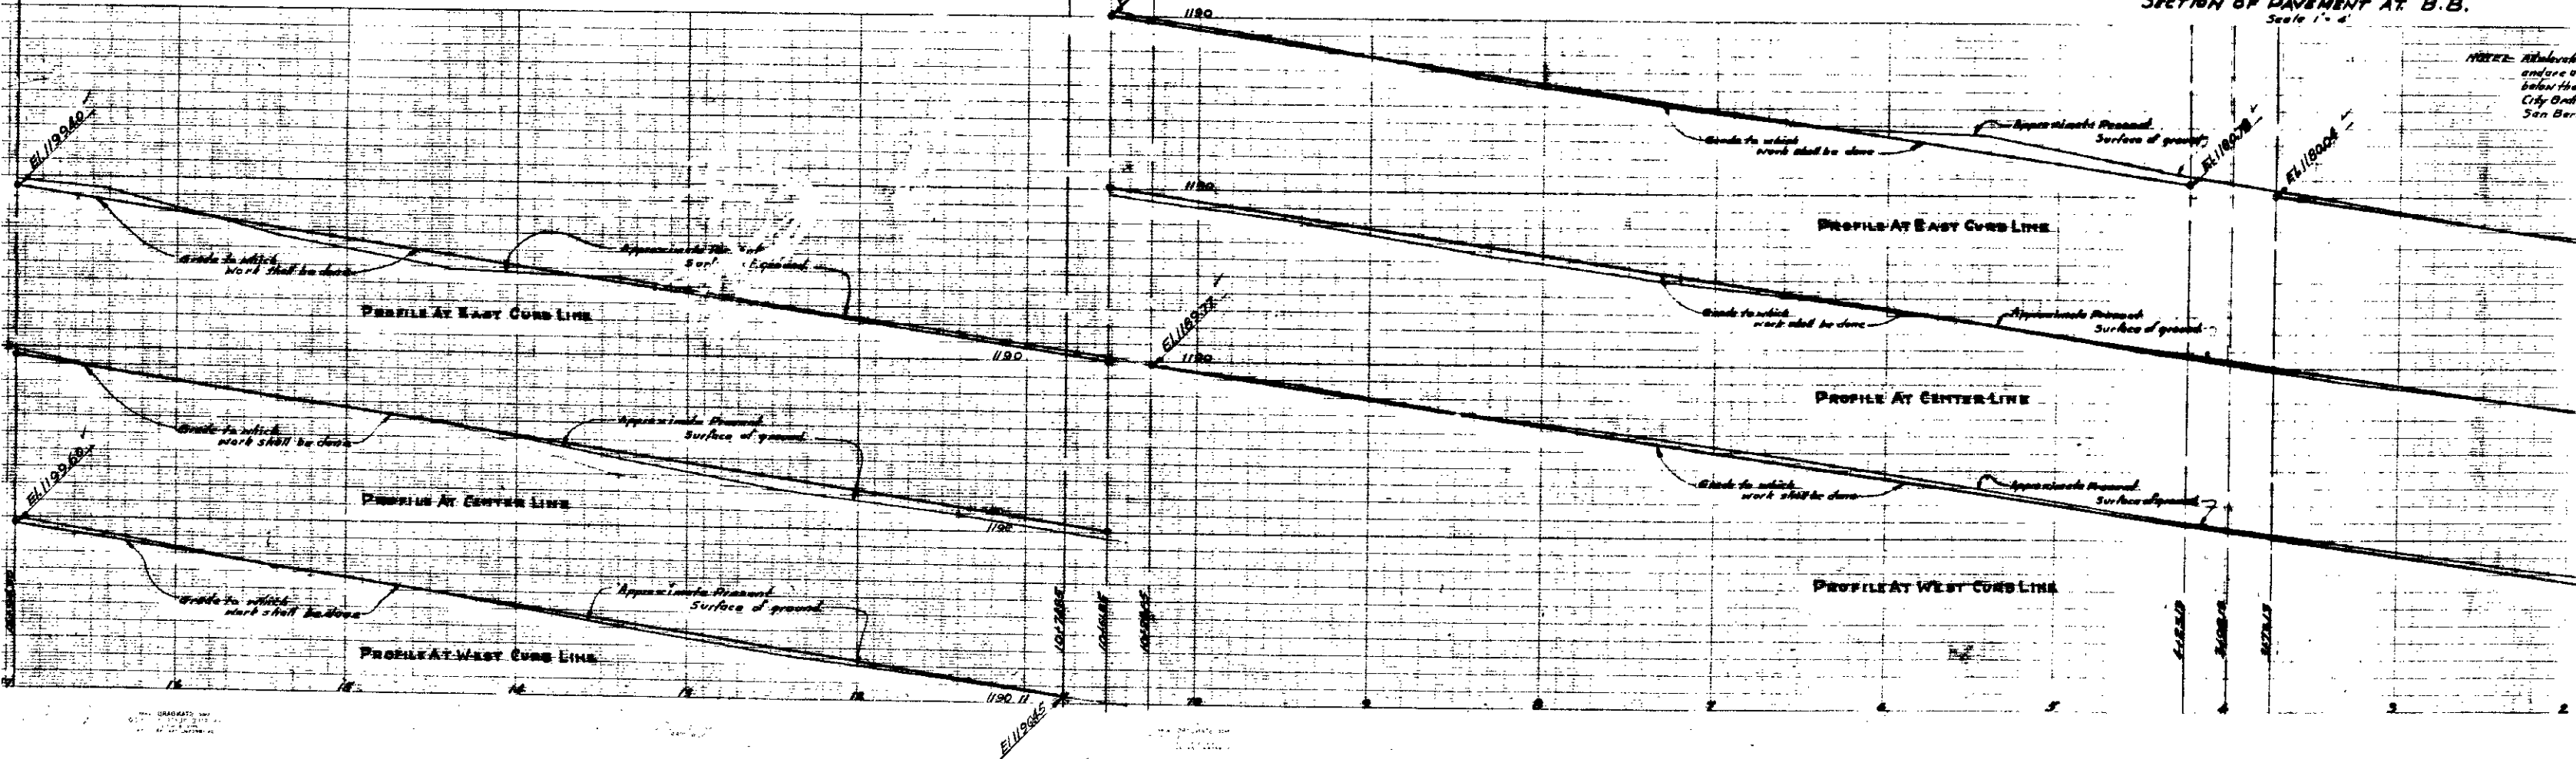

NORTH LINE RAN CHO SAN BERNARDINO

NOTE: All elevations and are 0.66 below the City Order San Bern